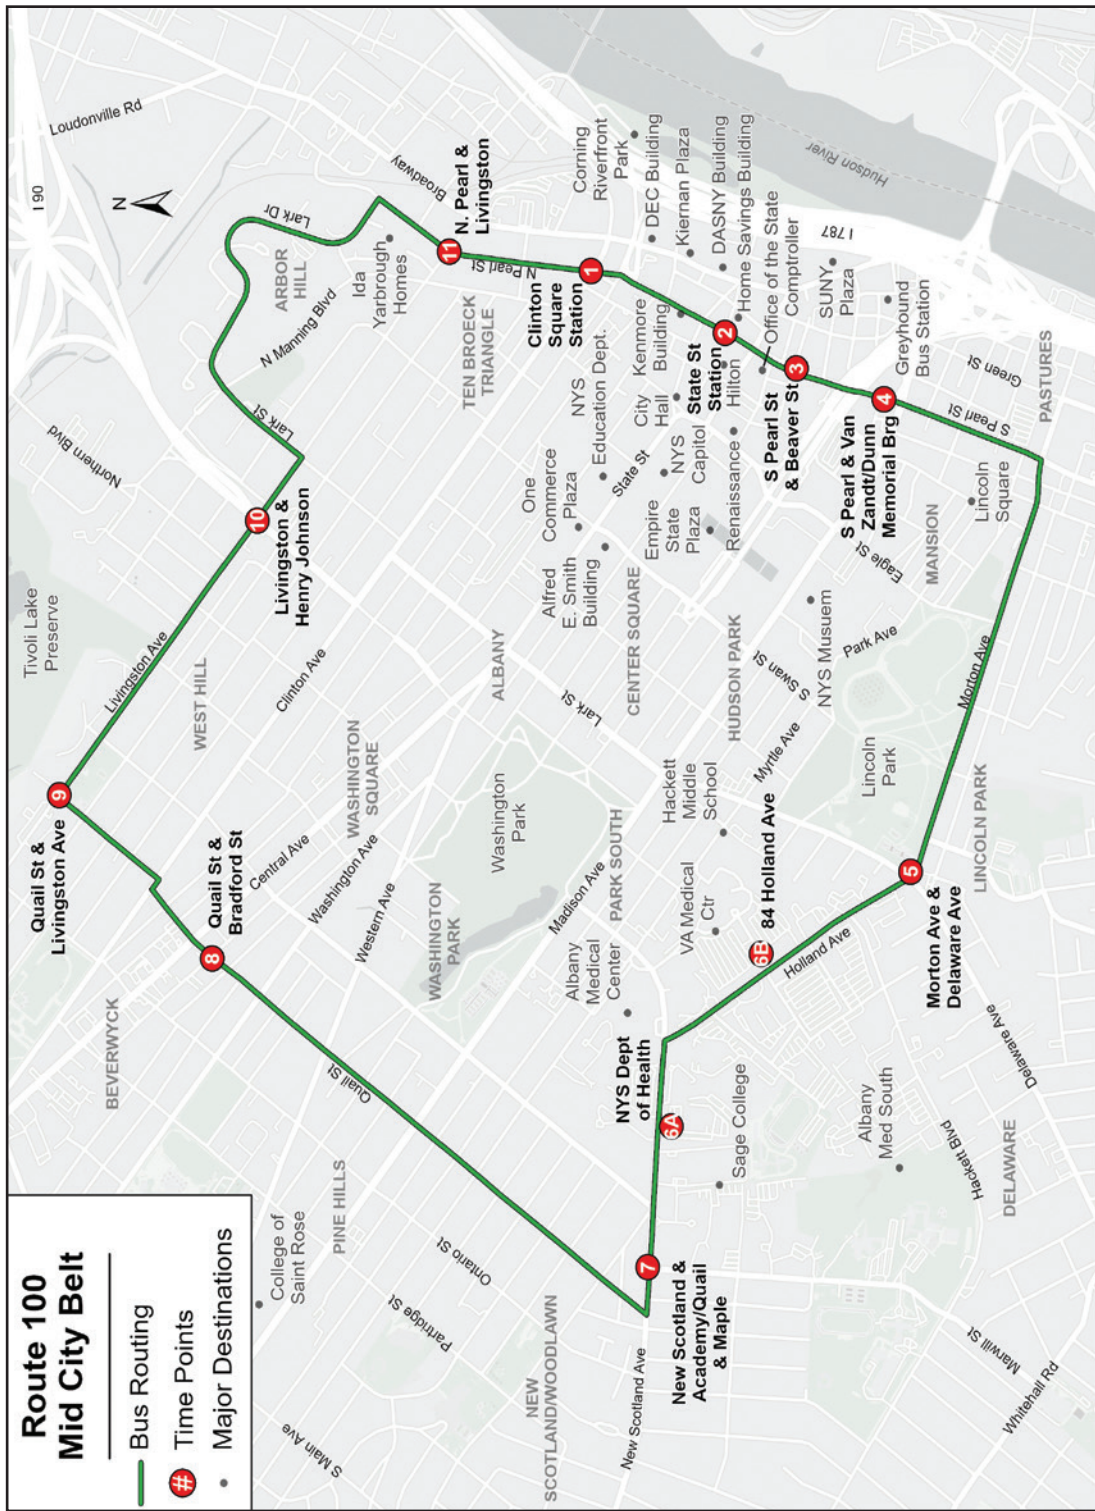

Cash Fares:

Base Fare	$1.50
Base Half Fare	$0.75
BusPlus Fare	$2.00
BusPlus Half Fare	$1.00

Navigator Smart Card & Mobile App Fares:

Pay As You Go Fare – $1.30 for each of the first three rides, while the fourth and up are free for the rest of the day.

Pay As You Go Half Fare – $0.65 for each of the first three rides, while the fourth and up are free for the rest of the day.

Frequent Rider – $65 for unlimited rides for 31 consecutive days from the first day of use.

Frequent Rider Half Fare – $32.50 for unlimited rides for 31 consecutive days from the first day of use.

Children 46” and under – ride free when accompanied by a fare paying adult.

Citizens age 65 and over, disabled individuals, Medicare card holder, and veterans – are entitled to ride for half fare on CDTA’s fixed route service. A valid Half Fare Navigator card is required when paying half fare on the bus.

CDTA’s policy is to be fully compliant with Title VI of the 1964 Civil Right Act, which states that no one shall be excluded from participation in, denied the benefits of or discriminated against due to race, color, or national origin. Members of public may request information on this policy or file a Title VI complaint through CDTA’s website @ www.cdt.org or by calling (518) 482-8822.

The timetable shows WHEN the bus stops. Times are approximate and depend upon traffic and weather conditions. Arrive at the bus stop 5 minutes early to avoid missing the bus.